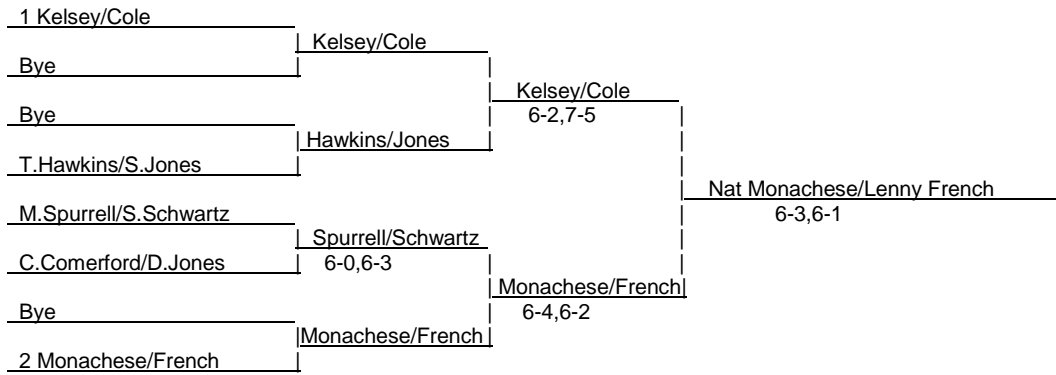

Men's Doubles Draw

4 - 6 July 2014

Seeded Players

1. J.Kelsey/D.Cole
2. N.Monachese/L.French