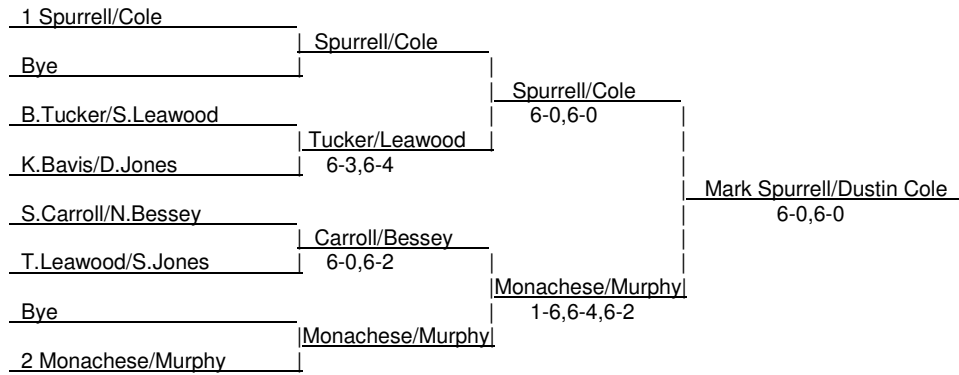

# Men's Doubles Draw

9 - 12 Sept 2010

Seeded Players

1. M. Spurrell/D. Cole
2. N. Monachese/A. Murphy