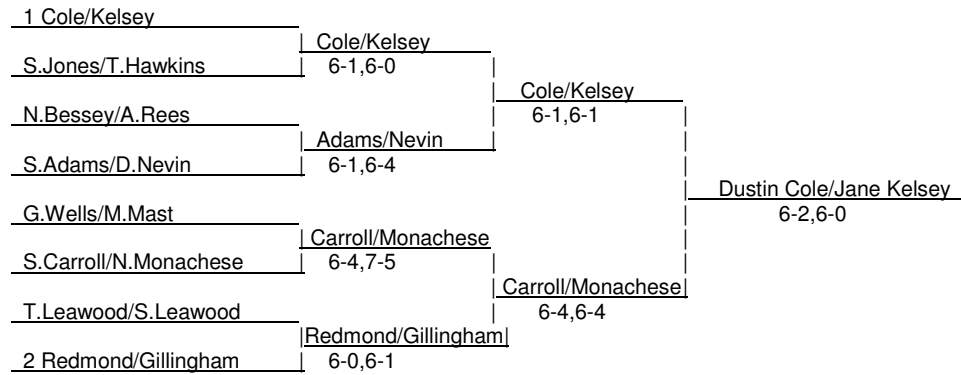

Men's Doubles Draw

20 - 23 August 2009

Seeded Players

1. D.Cole/J.Kelsey
2. P.Redmond/J.Gillingham