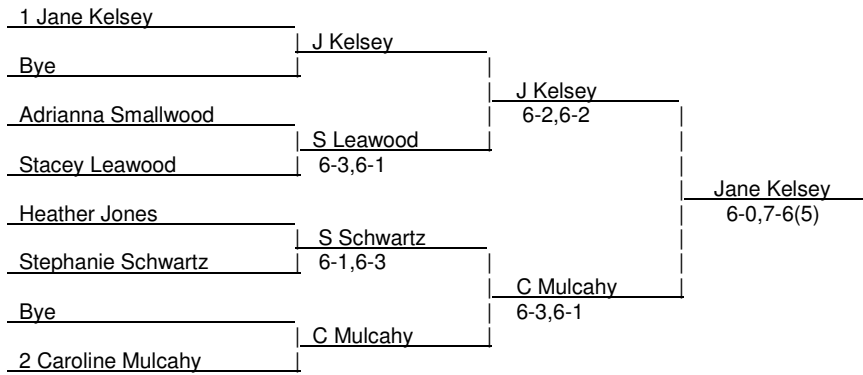

Women's Singles Draw

10 - 13 September 2009

Seeded Players

1. Jane Kelsey
2. Caroline Mulcahy