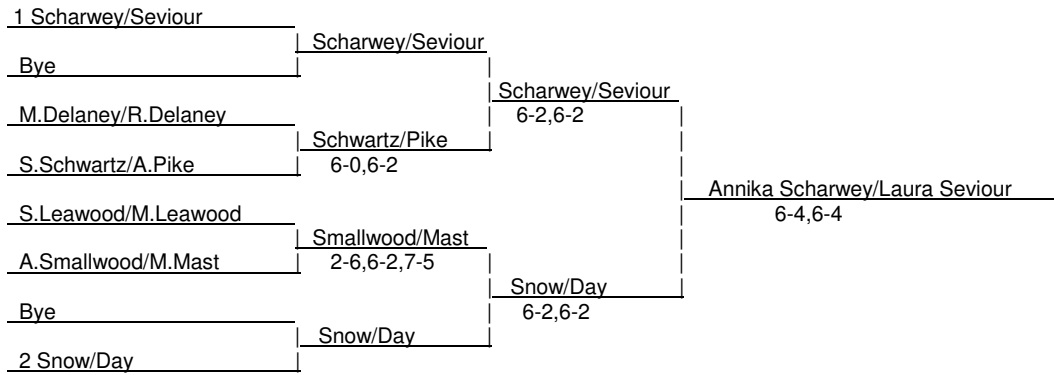

Women's Doubles Draw

24 – 27 July 2008

Seeded Teams

1. A.Scharwey/L.Seviour
2. D.Snow/A.Day