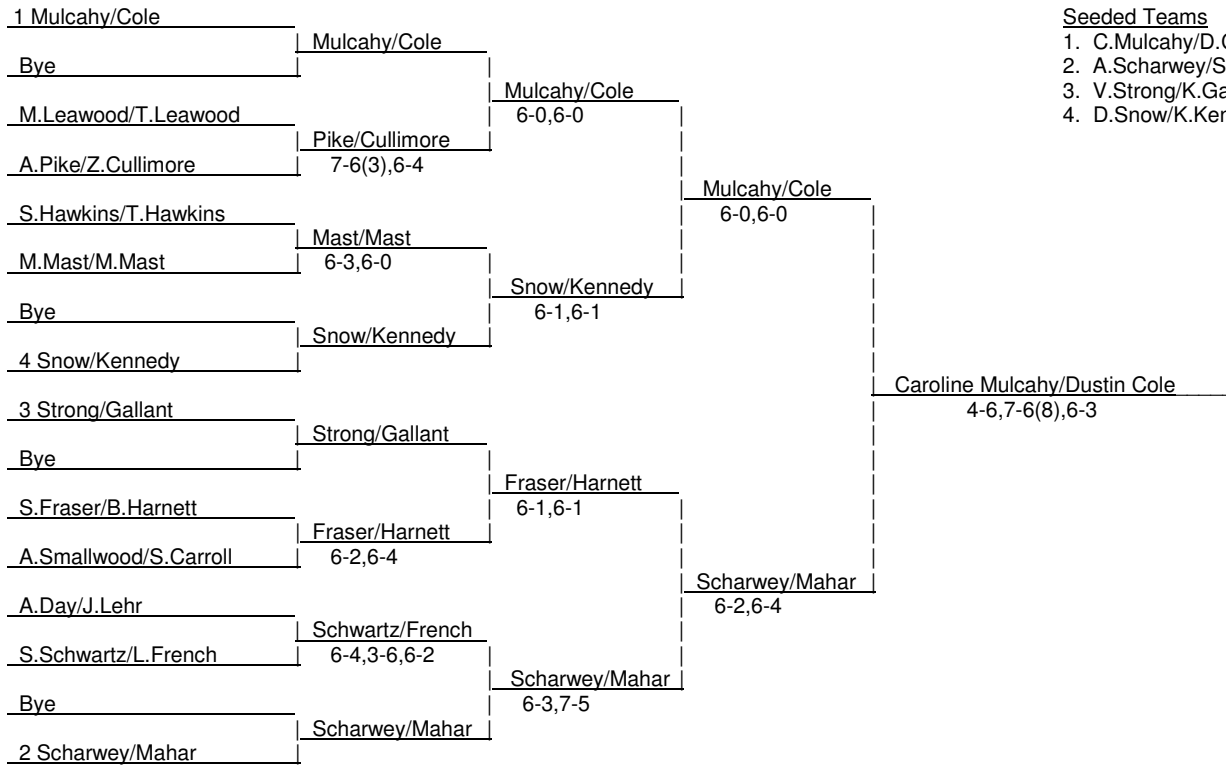

Mixed Doubles Draw

24 – 27 July 2008

Seeded Teams

1. C.Mulcahy/D.Cole
2. A.Scharwey/S.Mahar
3. V.Strong/K.Gallant
4. D.Snow/K.Kennedy