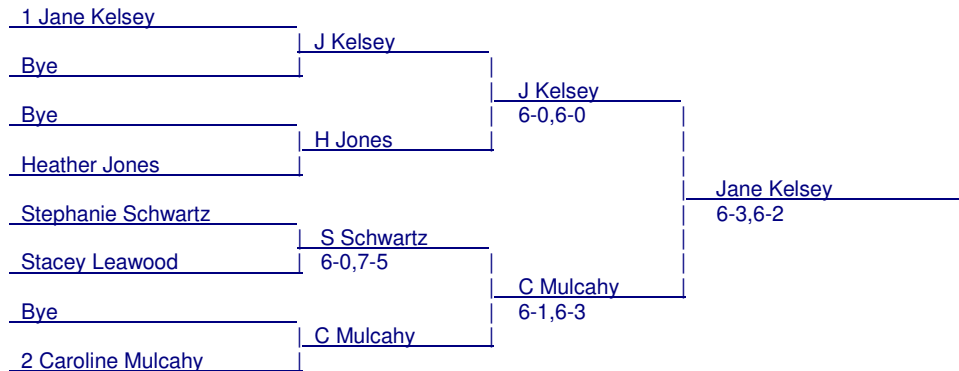

Women's Singles Draw

14 - 17 August 2008

- Seeded Players
1. Jane Kelsey
2. Caroline Mulcahy