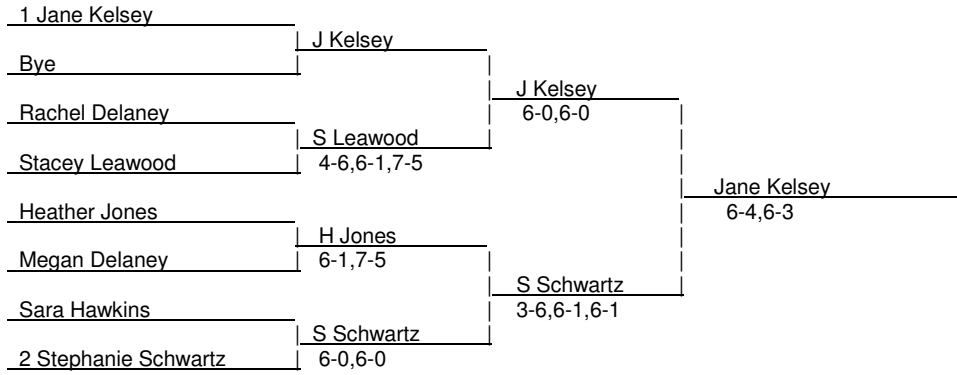

# Women's Singles Draw

4 - 7 September 2008

Seeded Players

1. Jane Kelsey
2. Stephanie Schwartz