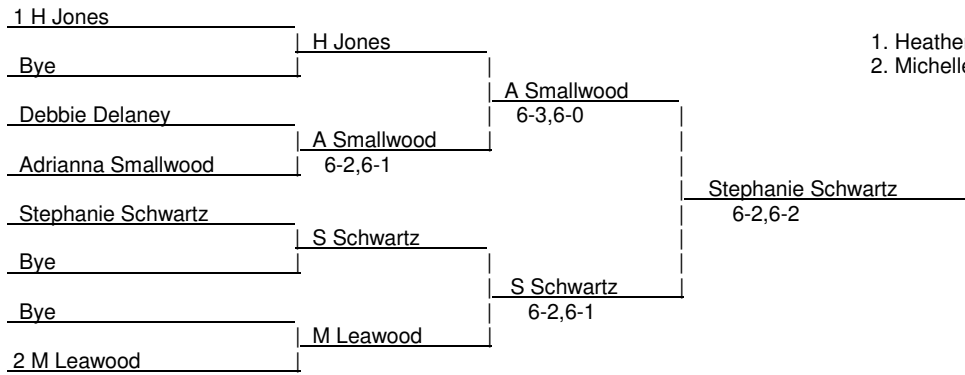

# Women's Singles Draw

12 - 15 July 2007

Seeded Players

- 1. Heather Jones
- 2. Michelle Leawood