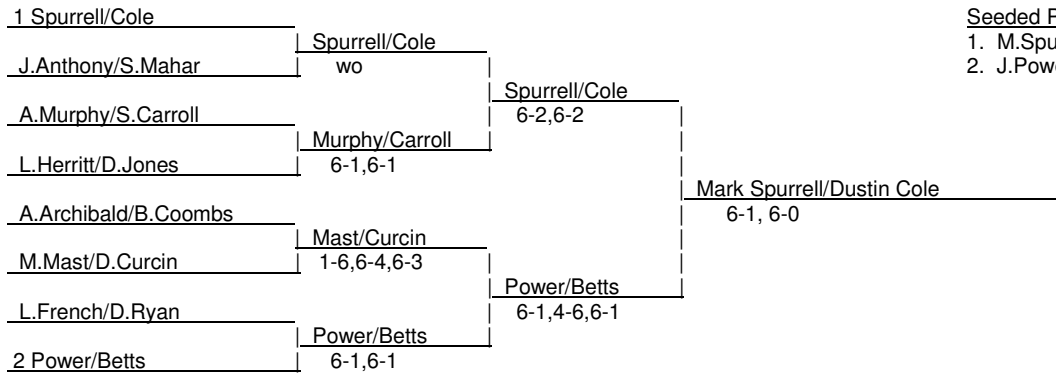

Men's Doubles Draw

12 - 15 July 2007

Seeded Players
1. M. Spurrell/D. Cole
2. J. Power/B. Betts