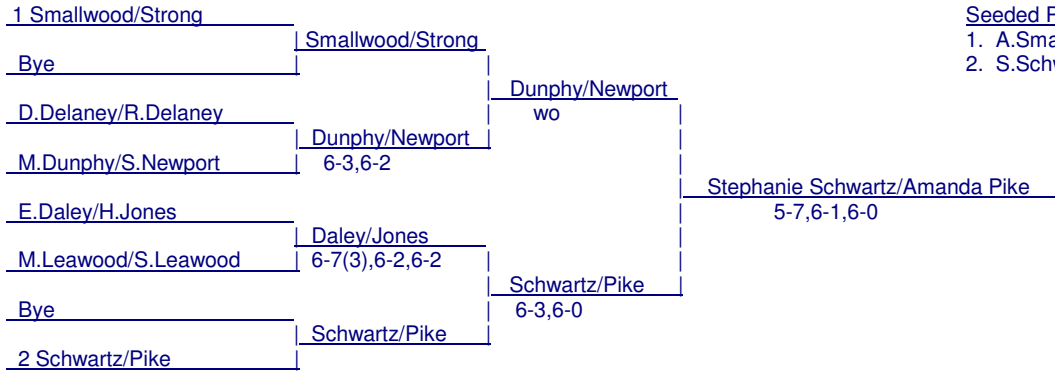

Closed

Women's Doubles Draw

6 - 9 September 2007

Seeded Players

1. A.Smallwood/V.Strong
2. S.Schwartz/A.Pike